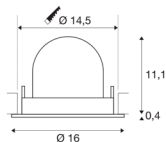

TECHNICAL DATA

Item no.:	1005987
Number of different light outlets	1
Secondary power / secondary voltage	700mA
Height	11.5 cm
Diameter	16 cm
Installation diameter	14.5 cm
Installation depth	11.5 cm
Net weight	0.6 kg
Gross weight	0.642 kg
Safety class	III
Assembly	Recessed
Assembly details	Ceiling
Wattage	25.4 W
Lumen	2150 lm
Colour temperature	2700 Kelvin
Beam angle	40 °
Color	white
CRI	90
UGR ≤	22
BIG WHITE Page	55