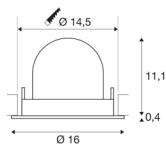

NUMINOS® GIMBLE L

white recessed ceiling light, 2700K 40°

TECHNICAL DATA

Item no.:	1005988
Number of different light outlets	1
Secondary power / secondary voltage	700mA
Height	11.5 cm
Diameter	16 cm
Installation diameter	14.5 cm
Installation depth	11.5 cm
Net weight	0.6 kg
Gross weight	0.642 kg
Safety class	III
Assembly	Recessed
Assembly details	Ceiling
Wattage	25.4 W
Lumen	2250 lm
Colour temperature	2700 Kelvin
Beam angle	40 °
Color	white
CRI	90
UGR ≤	22
BIG WHITE Page	55