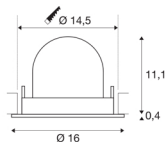

TECHNICAL DATA

Item no.:	1005989
Number of different light outlets	1
Secondary power / secondary voltage	700mA
Height	11.5 cm
Diameter	16 cm
Installation diameter	14.5 cm
Installation depth	11.5 cm
Net weight	0.6 kg
Gross weight	0.642 kg
Safety class	III
Assembly	Recessed
Assembly details	Ceiling
Wattage	25.4 W
Lumen	2150 lm
Colour temperature	2700 Kelvin
Beam angle	40 °
Color	white
CRI	90
UGR ≤	22
BIG WHITE Page	55