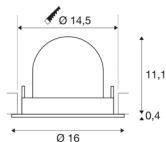

TECHNICAL DATA

Item no.:	1005990
Number of different light outlets	1
Secondary power / secondary voltage	700mA
Height	11.5 cm
Diameter	16 cm
Installation diameter	14.5 cm
Installation depth	11.5 cm
Net weight	0.6 kg
Gross weight	0.642 kg
Safety class	III
Assembly	Recessed
Assembly details	Ceiling
Wattage	25.4 W
Lumen	2150 lm
Colour temperature	2700 Kelvin
Beam angle	55 °
Color	white
CRI	90
UGR ≤	22
BIG WHITE Page	55