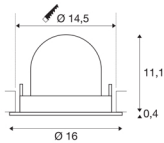

TECHNICAL DATA

Item no.:	1005991
Number of different light outlets	1
Secondary power / secondary voltage	700mA
Height	11.5 cm
Diameter	16 cm
Installation diameter	14.5 cm
Installation depth	11.5 cm
Net weight	0.6 kg
Gross weight	0.642 kg
Safety class	III
Assembly	Recessed
Assembly details	Ceiling
Wattage	25.4 W
Lumen	2250 lm
Colour temperature	2700 Kelvin
Beam angle	55 °
Color	white
CRI	90
UGR ≤	22
BIG WHITE Page	55