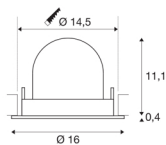

NUMINOS® GIMBLE L

white / chrome recessed ceiling light, 2700K 55°

TECHNICAL DATA

Item no.:	1005992
Number of different light outlets	1
Secondary power / secondary voltage	700mA
Height	11.5 cm
Diameter	16 cm
Installation diameter	14.5 cm
Installation depth	11.5 cm
Net weight	0.6 kg
Gross weight	0.642 kg
Safety class	III
Assembly	Recessed
Assembly details	Ceiling
Wattage	25.4 W
Lumen	2150 lm
Colour temperature	2700 Kelvin
Beam angle	55 °
Color	white
CRI	90
UGR ≤	22
BIG WHITE Page	55