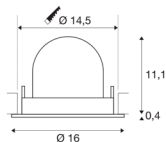

TECHNICAL DATA

Item no.:	1005993
Number of different light outlets	1
Secondary power / secondary voltage	700mA
Height	11.5 cm
Diameter	16 cm
Installation diameter	14.5 cm
Installation depth	11.5 cm
Net weight	0.6 kg
Gross weight	0.642 kg
Safety class	III
Assembly	Recessed
Assembly details	Ceiling
Wattage	25.4 W
Lumen	2150 lm
Colour temperature	3000 Kelvin
Beam angle	20 °
Color	black
CRI	90
UGR ≤	22
BIG WHITE Page	55