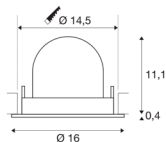

TECHNICAL DATA

Item no.:	1005994
Number of different light outlets	1
Secondary power / secondary voltage	700mA
Height	11.5 cm
Diameter	16 cm
Installation diameter	14.5 cm
Installation depth	11.5 cm
Net weight	0.6 kg
Gross weight	0.642 kg
Safety class	III
Assembly	Recessed
Assembly details	Ceiling
Wattage	25.4 W
Lumen	2300 lm
Colour temperature	3000 Kelvin
Beam angle	20 °
Color	black
CRI	90
UGR ≤	22
BIG WHITE Page	55