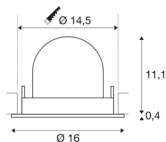

TECHNICAL DATA

Item no.:	1005995
Number of different light outlets	1
Secondary power / secondary voltage	700mA
Height	11.5 cm
Diameter	16 cm
Installation diameter	14.5 cm
Installation depth	11.5 cm
Net weight	0.6 kg
Gross weight	0.642 kg
Safety class	III
Assembly	Recessed
Assembly details	Ceiling
Wattage	25.4 W
Lumen	2200 lm
Colour temperature	3000 Kelvin
Beam angle	20 °
Color	black
CRI	90
UGR ≤	22
BIG WHITE Page	55