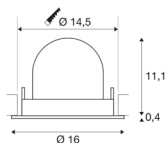

NUMINOS® GIMBLE L

black recessed ceiling light, 3000K 40°

TECHNICAL DATA

Item no.:	1005996
Number of different light outlets	1
Secondary power / secondary voltage	700mA
Height	11.5 cm
Diameter	16 cm
Installation diameter	14.5 cm
Installation depth	11.5 cm
Net weight	0.6 kg
Gross weight	0.642 kg
Safety class	III
Assembly	Recessed
Assembly details	Ceiling
Wattage	25.4 W
Lumen	2150 lm
Colour temperature	3000 Kelvin
Beam angle	40 °
Color	black
CRI	90
UGR ≤	22
BIG WHITE Page	55