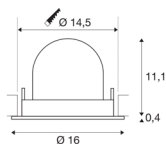

TECHNICAL DATA

| | |
|-------------------------------------|-------------|
| Item no.: | 1005997 |
| Number of different light outlets | 1 |
| Secondary power / secondary voltage | 700mA |
| Height | 11.5 cm |
| Diameter | 16 cm |
| Installation diameter | 14.5 cm |
| Installation depth | 11.5 cm |
| Net weight | 0.6 kg |
| Gross weight | 0.642 kg |
| Safety class | III |
| Assembly | Recessed |
| Assembly details | Ceiling |
| Wattage | 25.4 W |
| Lumen | 2300 lm |
| Colour temperature | 3000 Kelvin |
| Beam angle | 40 ° |
| Color | black |
| CRI | 90 |
| UGR ≤ | 22 |
| BIG WHITE Page | 55 |