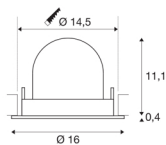

NUMINOS® GIMBLE L

black / chrome recessed ceiling light, 3000K 40°

TECHNICAL DATA

Item no.:	1005998
Number of different light outlets	1
Secondary power / secondary voltage	700mA
Height	11.5 cm
Diameter	16 cm
Installation diameter	14.5 cm
Installation depth	11.5 cm
Net weight	0.6 kg
Gross weight	0.642 kg
Safety class	III
Assembly	Recessed
Assembly details	Ceiling
Wattage	25.4 W
Lumen	2200 lm
Colour temperature	3000 Kelvin
Beam angle	40 °
Color	black
CRI	90
UGR ≤	22
BIG WHITE Page	55