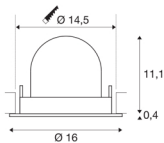

NUMINOS® GIMBLE L

black recessed ceiling light, 3000K 55°

TECHNICAL DATA

Item no.:	1005999
Number of different light outlets	1
Secondary power / secondary voltage	700mA
Height	11.5 cm
Diameter	16 cm
Installation diameter	14.5 cm
Installation depth	11.5 cm
Net weight	0.6 kg
Gross weight	0.642 kg
Safety class	III
Assembly	Recessed
Assembly details	Ceiling
Wattage	25.4 W
Lumen	2150 lm
Colour temperature	3000 Kelvin
Beam angle	55 °
Color	black
CRI	90
UGR ≤	22
BIG WHITE Page	55