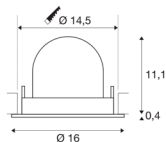

## TECHNICAL DATA

Item no.:	1006000
Number of different light outlets	1
Secondary power / secondary voltage	700mA
Height	11.5 cm
Diameter	16 cm
Installation diameter	14.5 cm
Installation depth	11.5 cm
Net weight	0.6 kg
Gross weight	0.642 kg
Safety class	III
Assembly	Recessed
Assembly details	Ceiling
Wattage	25.4 W
Lumen	2300 lm
Colour temperature	3000 Kelvin
Beam angle	55 °
Color	black
CRI	90
UGR ≤	22
BIG WHITE Page	55