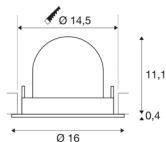

TECHNICAL DATA

Item no.:	1006001
Number of different light outlets	1
Secondary power / secondary voltage	700mA
Height	11.5 cm
Diameter	16 cm
Installation diameter	14.5 cm
Installation depth	11.5 cm
Net weight	0.6 kg
Gross weight	0.642 kg
Safety class	III
Assembly	Recessed
Assembly details	Ceiling
Wattage	25.4 W
Lumen	2200 lm
Colour temperature	3000 Kelvin
Beam angle	55 °
Color	black
CRI	90
UGR ≤	22
BIG WHITE Page	55