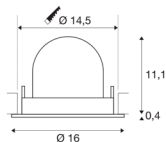

## TECHNICAL DATA

Item no.:	1006005
Number of different light outlets	1
Secondary power / secondary voltage	700mA
Height	11.5 cm
Diameter	16 cm
Installation diameter	14.5 cm
Installation depth	11.5 cm
Net weight	0.6 kg
Gross weight	0.642 kg
Safety class	III
Assembly	Recessed
Assembly details	Ceiling
Wattage	25.4 W
Lumen	2150 lm
Colour temperature	3000 Kelvin
Beam angle	40 °
Color	white
CRI	90
UGR ≤	22
BIG WHITE Page	55