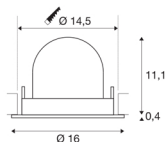

## TECHNICAL DATA

Item no.:	1006006
Number of different light outlets	1
Secondary power / secondary voltage	700mA
Height	11.5 cm
Diameter	16 cm
Installation diameter	14.5 cm
Installation depth	11.5 cm
Net weight	0.6 kg
Gross weight	0.642 kg
Safety class	III
Assembly	Recessed
Assembly details	Ceiling
Wattage	25.4 W
Lumen	2300 lm
Colour temperature	3000 Kelvin
Beam angle	40 °
Color	white
CRI	90
UGR ≤	22
BIG WHITE Page	55