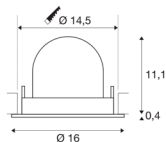

TECHNICAL DATA

Item no.:	1006007
Number of different light outlets	1
Secondary power / secondary voltage	700mA
Height	11.5 cm
Diameter	16 cm
Installation diameter	14.5 cm
Installation depth	11.5 cm
Net weight	0.6 kg
Gross weight	0.642 kg
Safety class	III
Assembly	Recessed
Assembly details	Ceiling
Wattage	25.4 W
Lumen	2200 lm
Colour temperature	3000 Kelvin
Beam angle	40 °
Color	white
CRI	90
UGR ≤	22
BIG WHITE Page	55