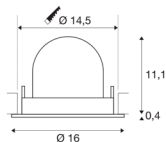

## TECHNICAL DATA

Item no.:	1006008
Number of different light outlets	1
Secondary power / secondary voltage	700mA
Height	11.5 cm
Diameter	16 cm
Installation diameter	14.5 cm
Installation depth	11.5 cm
Net weight	0.6 kg
Gross weight	0.642 kg
Safety class	III
Assembly	Recessed
Assembly details	Ceiling
Wattage	25.4 W
Lumen	2150 lm
Colour temperature	3000 Kelvin
Beam angle	55 °
Color	white
CRI	90
UGR ≤	22
BIG WHITE Page	55