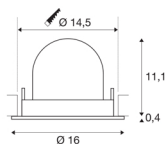

TECHNICAL DATA

Item no.:	1006009
Number of different light outlets	1
Secondary power / secondary voltage	700mA
Height	11.5 cm
Diameter	16 cm
Installation diameter	14.5 cm
Installation depth	11.5 cm
Net weight	0.6 kg
Gross weight	0.642 kg
Safety class	III
Assembly	Recessed
Assembly details	Ceiling
Wattage	25.4 W
Lumen	2300 lm
Colour temperature	3000 Kelvin
Beam angle	55 °
Color	white
CRI	90
UGR ≤	22
BIG WHITE Page	55