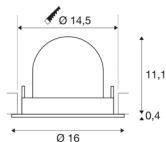

TECHNICAL DATA

Item no.:	1006010
Number of different light outlets	1
Secondary power / secondary voltage	700mA
Height	11.5 cm
Diameter	16 cm
Installation diameter	14.5 cm
Installation depth	11.5 cm
Net weight	0.6 kg
Gross weight	0.642 kg
Safety class	III
Assembly	Recessed
Assembly details	Ceiling
Wattage	25.4 W
Lumen	2200 lm
Colour temperature	3000 Kelvin
Beam angle	55 °
Color	white
CRI	90
UGR ≤	22
BIG WHITE Page	55