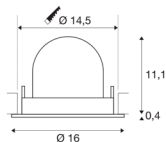

TECHNICAL DATA

Item no.:	1006011
Number of different light outlets	1
Secondary power / secondary voltage	700mA
Height	11.5 cm
Diameter	16 cm
Installation diameter	14.5 cm
Installation depth	11.5 cm
Net weight	0.6 kg
Gross weight	0.642 kg
Safety class	III
Assembly	Recessed
Assembly details	Ceiling
Wattage	25.4 W
Lumen	2350 lm
Colour temperature	4000 Kelvin
Beam angle	20 °
Color	black
CRI	90
UGR ≤	22
BIG WHITE Page	55