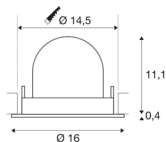

TECHNICAL DATA

Item no.:	1006012
Number of different light outlets	1
Secondary power / secondary voltage	700mA
Height	11.5 cm
Diameter	16 cm
Installation diameter	14.5 cm
Installation depth	11.5 cm
Net weight	0.6 kg
Gross weight	0.642 kg
Safety class	III
Assembly	Recessed
Assembly details	Ceiling
Wattage	25.4 W
Lumen	2450 lm
Colour temperature	4000 Kelvin
Beam angle	20 °
Color	black
CRI	90
UGR ≤	22
BIG WHITE Page	55