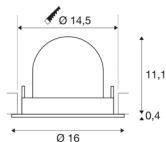

TECHNICAL DATA

Item no.:	1006013
Number of different light outlets	1
Secondary power / secondary voltage	700mA
Height	11.5 cm
Diameter	16 cm
Installation diameter	14.5 cm
Installation depth	11.5 cm
Net weight	0.6 kg
Gross weight	0.642 kg
Safety class	III
Assembly	Recessed
Assembly details	Ceiling
Wattage	25.4 W
Lumen	2350 lm
Colour temperature	4000 Kelvin
Beam angle	20 °
Color	black
CRI	90
UGR ≤	22
BIG WHITE Page	55