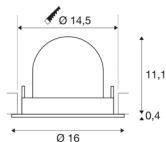

TECHNICAL DATA

Item no.:	1006014
Number of different light outlets	1
Secondary power / secondary voltage	700mA
Height	11.5 cm
Diameter	16 cm
Installation diameter	14.5 cm
Installation depth	11.5 cm
Net weight	0.6 kg
Gross weight	0.642 kg
Safety class	III
Assembly	Recessed
Assembly details	Ceiling
Wattage	25.4 W
Lumen	2350 lm
Colour temperature	4000 Kelvin
Beam angle	40 °
Color	black
CRI	90
UGR ≤	22
BIG WHITE Page	55