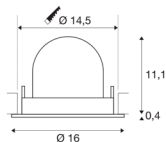

TECHNICAL DATA

Item no.:	1006015
Number of different light outlets	1
Secondary power / secondary voltage	700mA
Height	11.5 cm
Diameter	16 cm
Installation diameter	14.5 cm
Installation depth	11.5 cm
Net weight	0.6 kg
Gross weight	0.642 kg
Safety class	III
Assembly	Recessed
Assembly details	Ceiling
Wattage	25.4 W
Lumen	2450 lm
Colour temperature	4000 Kelvin
Beam angle	40 °
Color	black
CRI	90
UGR ≤	22
BIG WHITE Page	55