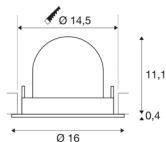

TECHNICAL DATA

Item no.:	1006016
Number of different light outlets	1
Secondary power / secondary voltage	700mA
Height	11.5 cm
Diameter	16 cm
Installation diameter	14.5 cm
Installation depth	11.5 cm
Net weight	0.6 kg
Gross weight	0.642 kg
Safety class	III
Assembly	Recessed
Assembly details	Ceiling
Wattage	25.4 W
Lumen	2350 lm
Colour temperature	4000 Kelvin
Beam angle	40 °
Color	black
CRI	90
UGR ≤	22
BIG WHITE Page	55