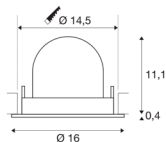

TECHNICAL DATA

Item no.:	1006017
Number of different light outlets	1
Secondary power / secondary voltage	700mA
Height	11.5 cm
Diameter	16 cm
Installation diameter	14.5 cm
Installation depth	11.5 cm
Net weight	0.6 kg
Gross weight	0.642 kg
Safety class	III
Assembly	Recessed
Assembly details	Ceiling
Wattage	25.4 W
Lumen	2350 lm
Colour temperature	4000 Kelvin
Beam angle	55 °
Color	black
CRI	90
UGR ≤	22
BIG WHITE Page	55