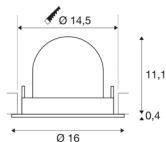

TECHNICAL DATA

Item no.:	1006018
Number of different light outlets	1
Secondary power / secondary voltage	700mA
Height	11.5 cm
Diameter	16 cm
Installation diameter	14.5 cm
Installation depth	11.5 cm
Net weight	0.6 kg
Gross weight	0.642 kg
Safety class	III
Assembly	Recessed
Assembly details	Ceiling
Wattage	25.4 W
Lumen	2450 lm
Colour temperature	4000 Kelvin
Beam angle	55 °
Color	black
CRI	90
UGR ≤	22
BIG WHITE Page	55