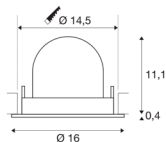

TECHNICAL DATA

Item no.:	1006019
Number of different light outlets	1
Secondary power / secondary voltage	700mA
Height	11.5 cm
Diameter	16 cm
Installation diameter	14.5 cm
Installation depth	11.5 cm
Net weight	0.6 kg
Gross weight	0.642 kg
Safety class	III
Assembly	Recessed
Assembly details	Ceiling
Wattage	25.4 W
Lumen	2350 lm
Colour temperature	4000 Kelvin
Beam angle	55 °
Color	black
CRI	90
UGR ≤	22
BIG WHITE Page	55