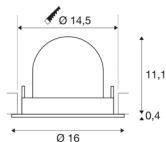

TECHNICAL DATA

Item no.:	1006020
Number of different light outlets	1
Secondary power / secondary voltage	700mA
Height	11.5 cm
Diameter	16 cm
Installation diameter	14.5 cm
Installation depth	11.5 cm
Net weight	0.6 kg
Gross weight	0.642 kg
Safety class	III
Assembly	Recessed
Assembly details	Ceiling
Wattage	25.4 W
Lumen	2350 lm
Colour temperature	4000 Kelvin
Beam angle	20 °
Color	white
CRI	90
UGR ≤	22
BIG WHITE Page	55