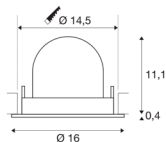

TECHNICAL DATA

Item no.:	1006021
Number of different light outlets	1
Secondary power / secondary voltage	700mA
Height	11.5 cm
Diameter	16 cm
Installation diameter	14.5 cm
Installation depth	11.5 cm
Net weight	0.6 kg
Gross weight	0.642 kg
Safety class	III
Assembly	Recessed
Assembly details	Ceiling
Wattage	25.4 W
Lumen	2450 lm
Colour temperature	4000 Kelvin
Beam angle	20 °
Color	white
CRI	90
UGR ≤	22
BIG WHITE Page	55