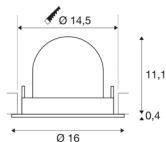

TECHNICAL DATA

Item no.:	1006022
Number of different light outlets	1
Secondary power / secondary voltage	700mA
Height	11.5 cm
Diameter	16 cm
Installation diameter	14.5 cm
Installation depth	11.5 cm
Net weight	0.6 kg
Gross weight	0.642 kg
Safety class	III
Assembly	Recessed
Assembly details	Ceiling
Wattage	25.4 W
Lumen	2350 lm
Colour temperature	4000 Kelvin
Beam angle	20 °
Color	white
CRI	90
UGR ≤	22
BIG WHITE Page	55