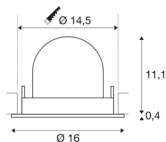

TECHNICAL DATA

Item no.:	1006023
Number of different light outlets	1
Secondary power / secondary voltage	700mA
Height	11.5 cm
Diameter	16 cm
Installation diameter	14.5 cm
Installation depth	11.5 cm
Net weight	0.6 kg
Gross weight	0.642 kg
Safety class	III
Assembly	Recessed
Assembly details	Ceiling
Wattage	25.4 W
Lumen	2350 lm
Colour temperature	4000 Kelvin
Beam angle	40 °
Color	white
CRI	90
UGR ≤	22
BIG WHITE Page	55