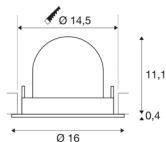

TECHNICAL DATA

Item no.:	1006024
Number of different light outlets	1
Secondary power / secondary voltage	700mA
Height	11.5 cm
Diameter	16 cm
Installation diameter	14.5 cm
Installation depth	11.5 cm
Net weight	0.6 kg
Gross weight	0.642 kg
Safety class	III
Assembly	Recessed
Assembly details	Ceiling
Wattage	25.4 W
Lumen	2450 lm
Colour temperature	4000 Kelvin
Beam angle	40 °
Color	white
CRI	90
UGR ≤	22
BIG WHITE Page	55