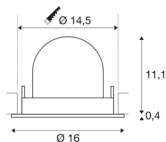

TECHNICAL DATA

Item no.:	1006025
Number of different light outlets	1
Secondary power / secondary voltage	700mA
Height	11.5 cm
Diameter	16 cm
Installation diameter	14.5 cm
Installation depth	11.5 cm
Net weight	0.6 kg
Gross weight	0.642 kg
Safety class	III
Assembly	Recessed
Assembly details	Ceiling
Wattage	25.4 W
Lumen	2350 lm
Colour temperature	4000 Kelvin
Beam angle	40 °
Color	white
CRI	90
UGR ≤	22
BIG WHITE Page	55