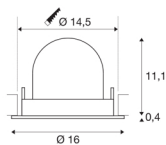

NUMINOS® GIMBLE L

white / black recessed ceiling light, 4000K 55°

TECHNICAL DATA

Item no.:	1006026
Number of different light outlets	1
Secondary power / secondary voltage	700mA
Height	11.5 cm
Diameter	16 cm
Installation diameter	14.5 cm
Installation depth	11.5 cm
Net weight	0.6 kg
Gross weight	0.642 kg
Safety class	III
Assembly	Recessed
Assembly details	Ceiling
Wattage	25.4 W
Lumen	2350 lm
Colour temperature	4000 Kelvin
Beam angle	55 °
Color	white
CRI	90
UGR ≤	22
BIG WHITE Page	55