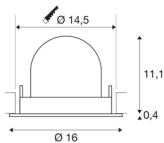

NUMINOS® GIMBLE L

white recessed ceiling light, 4000K 55°

When do you choose NUMINOS® from SLV?

TECHNICAL DATA

Item no.:	1006027
Number of different light outlets	1
Secondary power / secondary voltage	700mA
Height	11.5 cm
Diameter	16 cm
Installation diameter	14.5 cm
Installation depth	11.5 cm
Net weight	0.6 kg
Gross weight	0.642 kg
Safety class	III
Assembly	Recessed
Assembly details	Ceiling
Wattage	25.4 W
Lumen	2450 lm
Colour temperature	4000 Kelvin
Beam angle	55 °
Color	white
CRI	90
UGR ≤	22
BIG WHITE Page	55