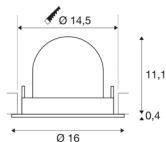

TECHNICAL DATA

Item no.:	1006028
Number of different light outlets	1
Secondary power / secondary voltage	700mA
Height	11.5 cm
Diameter	16 cm
Installation diameter	14.5 cm
Installation depth	11.5 cm
Net weight	0.6 kg
Gross weight	0.642 kg
Safety class	III
Assembly	Recessed
Assembly details	Ceiling
Wattage	25.4 W
Lumen	2350 lm
Colour temperature	4000 Kelvin
Beam angle	55 °
Color	white
CRI	90
UGR ≤	22
BIG WHITE Page	55