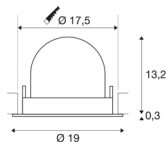

## TECHNICAL DATA

Item no.:	1006030
Number of different light outlets	1
Secondary power / secondary voltage	1000/1050mA
Height	13.5 cm
Diameter	19 cm
Installation diameter	17.5 cm
Installation depth	13.5 cm
Net weight	0.85 kg
Gross weight	0.91 kg
Safety class	III
Assembly	Recessed
Assembly details	Ceiling
Wattage	37.4 W
Lumen	3500 lm
Colour temperature	2700 Kelvin
Beam angle	20 °
Color	black
CRI	90
UGR ≤	22
BIG WHITE Page	57