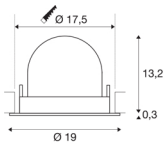

TECHNICAL DATA

Item no.:	1006031
Number of different light outlets	1
Secondary power / secondary voltage	1000/1050mA
Height	13.5 cm
Diameter	19 cm
Installation diameter	17.5 cm
Installation depth	13.5 cm
Net weight	0.85 kg
Gross weight	0.91 kg
Safety class	III
Assembly	Recessed
Assembly details	Ceiling
Wattage	37.4 W
Lumen	3400 lm
Colour temperature	2700 Kelvin
Beam angle	20 °
Color	black
CRI	90
UGR ≤	22
BIG WHITE Page	57