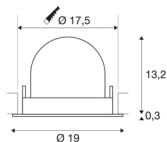

TECHNICAL DATA

Item no.:	1006032
Number of different light outlets	1
Secondary power / secondary voltage	1000/1050mA
Height	13.5 cm
Diameter	19 cm
Installation diameter	17.5 cm
Installation depth	13.5 cm
Net weight	0.85 kg
Gross weight	0.91 kg
Safety class	III
Assembly	Recessed
Assembly details	Ceiling
Wattage	37.4 W
Lumen	3300 lm
Colour temperature	2700 Kelvin
Beam angle	40 °
Color	black
CRI	90
UGR ≤	22
BIG WHITE Page	57