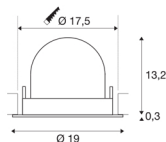

TECHNICAL DATA

Item no.:	1006033
Number of different light outlets	1
Secondary power / secondary voltage	1000/1050mA
Height	13.5 cm
Diameter	19 cm
Installation diameter	17.5 cm
Installation depth	13.5 cm
Net weight	0.85 kg
Gross weight	0.91 kg
Safety class	III
Assembly	Recessed
Assembly details	Ceiling
Wattage	37.4 W
Lumen	3500 lm
Colour temperature	2700 Kelvin
Beam angle	40 °
Color	black
CRI	90
UGR ≤	22
BIG WHITE Page	57