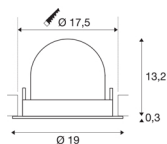

## TECHNICAL DATA

Item no.:	1006034
Number of different light outlets	1
Secondary power / secondary voltage	1000/1050mA
Height	13.5 cm
Diameter	19 cm
Installation diameter	17.5 cm
Installation depth	13.5 cm
Net weight	0.85 kg
Gross weight	0.91 kg
Safety class	III
Assembly	Recessed
Assembly details	Ceiling
Wattage	37.4 W
Lumen	3400 lm
Colour temperature	2700 Kelvin
Beam angle	40 °
Color	black
CRI	90
UGR ≤	22
BIG WHITE Page	57