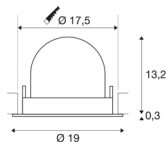

TECHNICAL DATA

Item no.:	1006035
Number of different light outlets	1
Secondary power / secondary voltage	1000/1050mA
Height	13.5 cm
Diameter	19 cm
Installation diameter	17.5 cm
Installation depth	13.5 cm
Net weight	0.85 kg
Gross weight	0.91 kg
Safety class	III
Assembly	Recessed
Assembly details	Ceiling
Wattage	37.4 W
Lumen	3300 lm
Colour temperature	2700 Kelvin
Beam angle	55 °
Color	black
CRI	90
UGR ≤	22
BIG WHITE Page	57