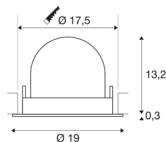

TECHNICAL DATA

Item no.:	1006036
Number of different light outlets	1
Secondary power / secondary voltage	1000/1050mA
Height	13.5 cm
Diameter	19 cm
Installation diameter	17.5 cm
Installation depth	13.5 cm
Net weight	0.85 kg
Gross weight	0.91 kg
Safety class	III
Assembly	Recessed
Assembly details	Ceiling
Wattage	37.4 W
Lumen	3500 lm
Colour temperature	2700 Kelvin
Beam angle	55 °
Color	black
CRI	90
UGR ≤	22
BIG WHITE Page	57