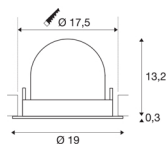

TECHNICAL DATA

Item no.:	1006037
Number of different light outlets	1
Secondary power / secondary voltage	1000/1050mA
Height	13.5 cm
Diameter	19 cm
Installation diameter	17.5 cm
Installation depth	13.5 cm
Net weight	0.85 kg
Gross weight	0.91 kg
Safety class	III
Assembly	Recessed
Assembly details	Ceiling
Wattage	37.4 W
Lumen	3400 lm
Colour temperature	2700 Kelvin
Beam angle	55 °
Color	black
CRI	90
UGR ≤	22
BIG WHITE Page	57