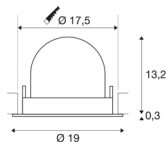

TECHNICAL DATA

Item no.:	1006038
Number of different light outlets	1
Secondary power / secondary voltage	1000/1050mA
Height	13.5 cm
Diameter	19 cm
Installation diameter	17.5 cm
Installation depth	13.5 cm
Net weight	0.85 kg
Gross weight	0.91 kg
Safety class	III
Assembly	Recessed
Assembly details	Ceiling
Wattage	37.4 W
Lumen	3300 lm
Colour temperature	2700 Kelvin
Beam angle	20 °
Color	white
CRI	90
UGR ≤	22
BIG WHITE Page	57