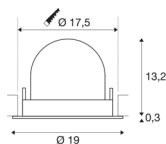

TECHNICAL DATA

Item no.:	1006039
Number of different light outlets	1
Secondary power / secondary voltage	1000/1050mA
Height	13.5 cm
Diameter	19 cm
Installation diameter	17.5 cm
Installation depth	13.5 cm
Net weight	0.85 kg
Gross weight	0.91 kg
Safety class	III
Assembly	Recessed
Assembly details	Ceiling
Wattage	37.4 W
Lumen	3500 lm
Colour temperature	2700 Kelvin
Beam angle	20 °
Color	white
CRI	90
UGR ≤	22
BIG WHITE Page	57