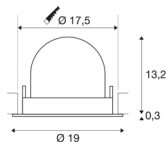

TECHNICAL DATA

Item no.:	1006040
Number of different light outlets	1
Secondary power / secondary voltage	1000/1050mA
Height	13.5 cm
Diameter	19 cm
Installation diameter	17.5 cm
Installation depth	13.5 cm
Net weight	0.85 kg
Gross weight	0.91 kg
Safety class	III
Assembly	Recessed
Assembly details	Ceiling
Wattage	37.4 W
Lumen	3400 lm
Colour temperature	2700 Kelvin
Beam angle	20 °
Color	white
CRI	90
UGR ≤	22
BIG WHITE Page	57